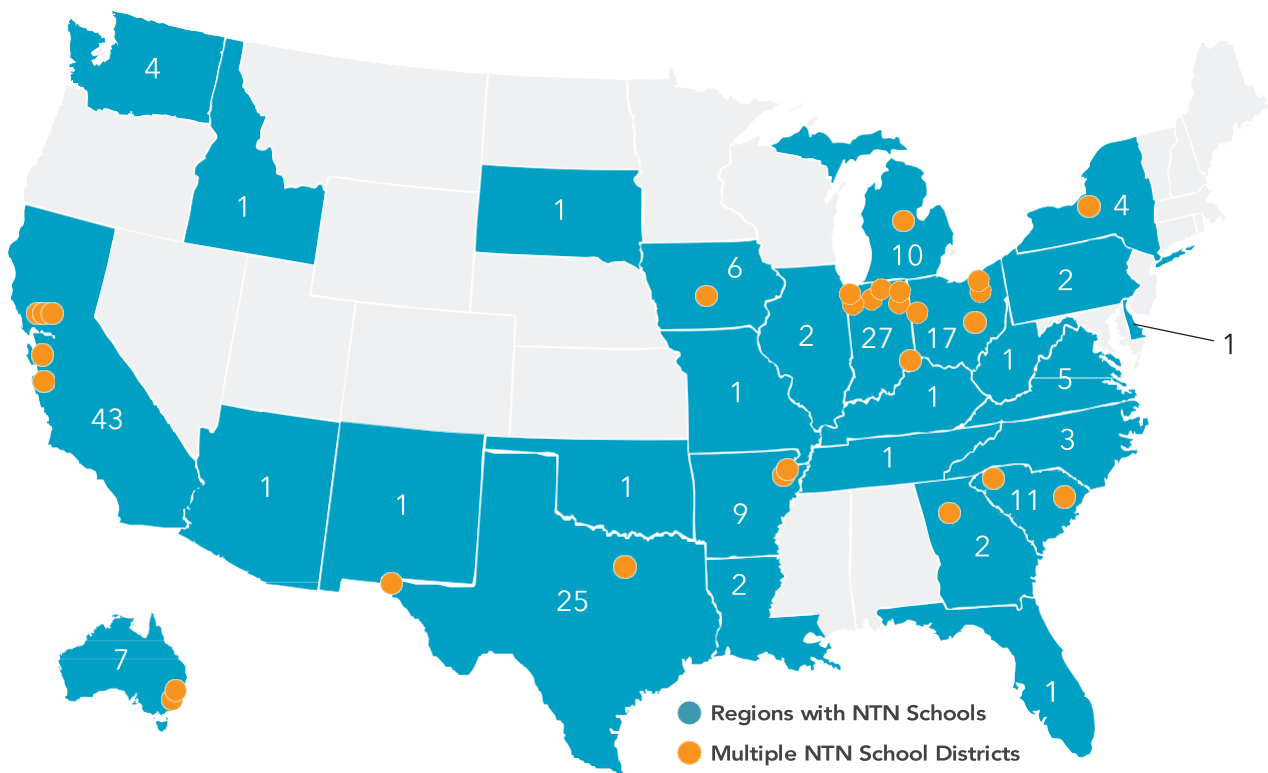

# NEW TECH NETWORK SCHOOLS & DISTRICTS — 2018/19

New Tech Network, a national non-profit organization, is a leading design partner for comprehensive school change. We work closely with districts and schools to create innovative learning environments. Through a proven school model, a project-based learning platform, and powerful professional development, we coach schools toward lasting change and ongoing improvement.

There are nearly 200 schools in 26 states and Australia in the New Tech Network. Visit a school today!

- Arizona**  
Mary Belle McCorkle Academy of Excellence K-8  
Tucson
- Arkansas**  
Arkadelphia High School  
Arkadelphia  
Belle Point Center: A New Tech Academy  
Fort Smith  
Blytheville High School: A New Tech School  
Blytheville  
Blytheville Middle School New Tech  
Blytheville  
Cross County High School  
Cherry Valley  
Dumas New Tech High School  
Dumas  
Hillcrest High School  
Strawberry  
Marked Tree High School  
Marked Tree  
Rogers New Technology High School  
Rogers
- California**  
American Canyon High School  
American Canyon

- Dr. Martin Luther King, Jr. Academic  
Alternative Middle School  
San Francisco
- Fischer Middle School  
San Jose
- Geyserville New Tech Academy  
Geyserville
- GT School of Innovation  
Georgetown
- James Lick High School  
San Jose
- Katherine Smith Elementary  
San Jose
- Lobo School of Innovation  
San Jose
- Los Angeles School of Global Studies  
Los Angeles
- Los Gatos High School  
Los Gatos
- Napa High School  
Napa
- Napa Junction Magnet  
American Canyon
- Napa Valley Independent Studies  
Napa