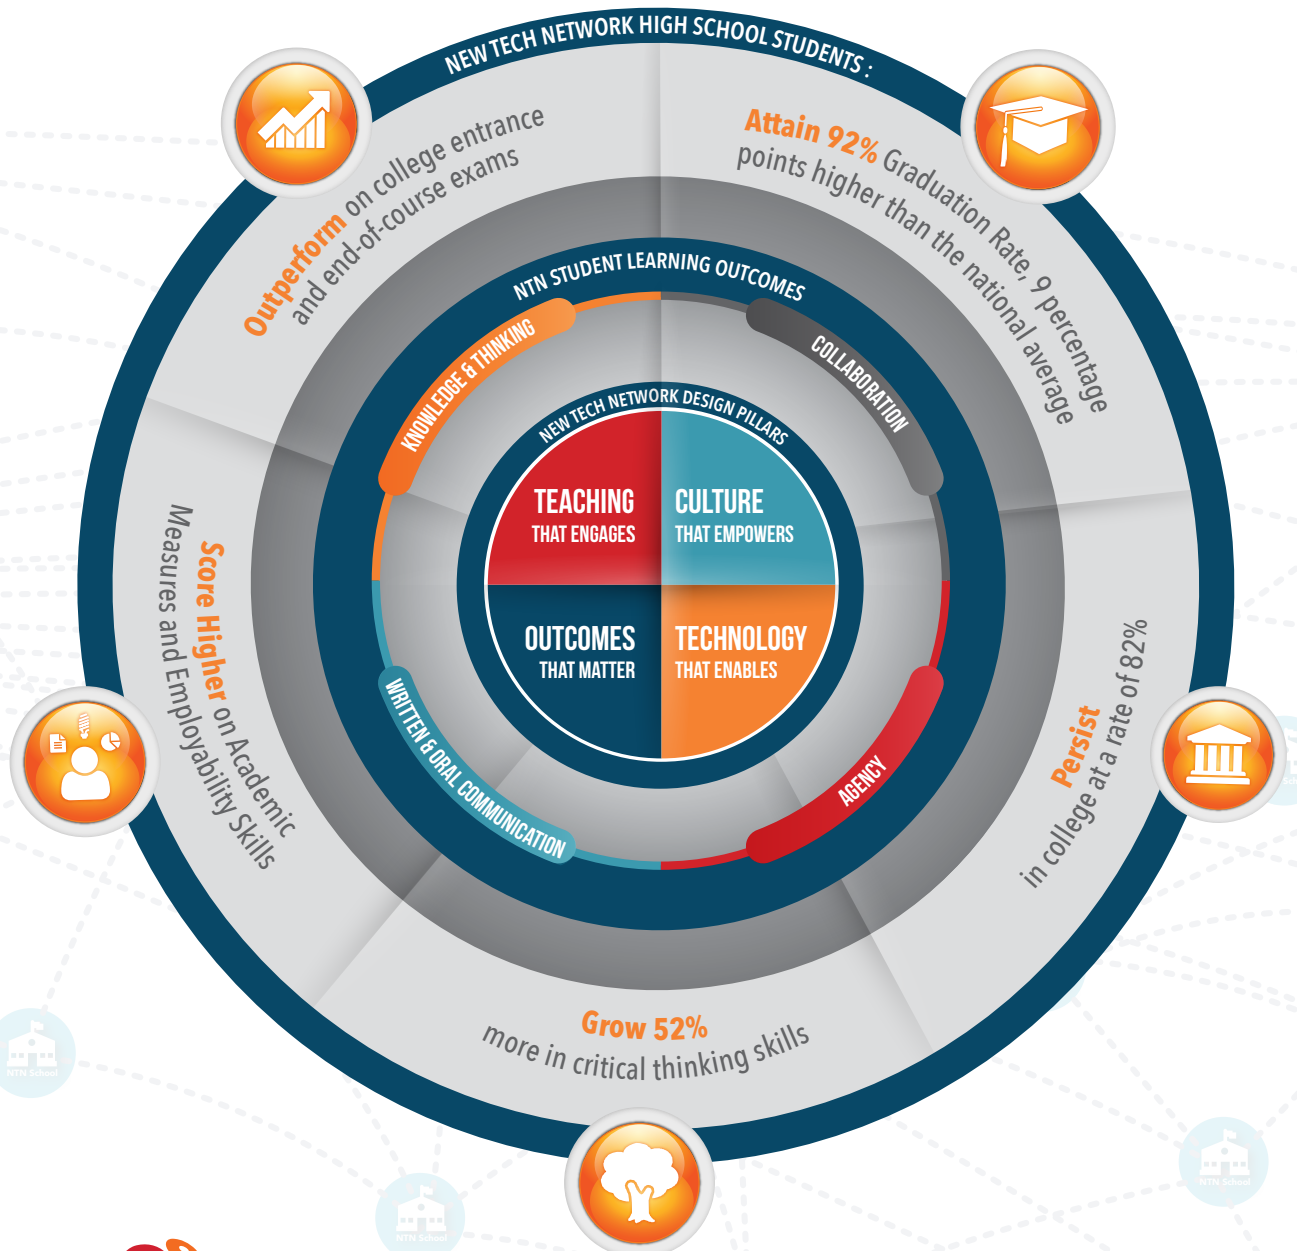

# NEW TECH NETWORK

Preparing all students to graduate college and career ready

## NEW TECH SCHOOLS ARE:

Rural, Urban, and Suburban

TEACHERS

72,000

STUDENTS

118

DISTRICTS

## EMPLOYABILITY SKILLS FOR ALL:

Example Innovation Themes for Learning

EARLY COLLEGE

GLOBAL STUDIES

STEM

CAREER/TECHNICAL

ENTREPRENEURIAL

AGRICULTURE